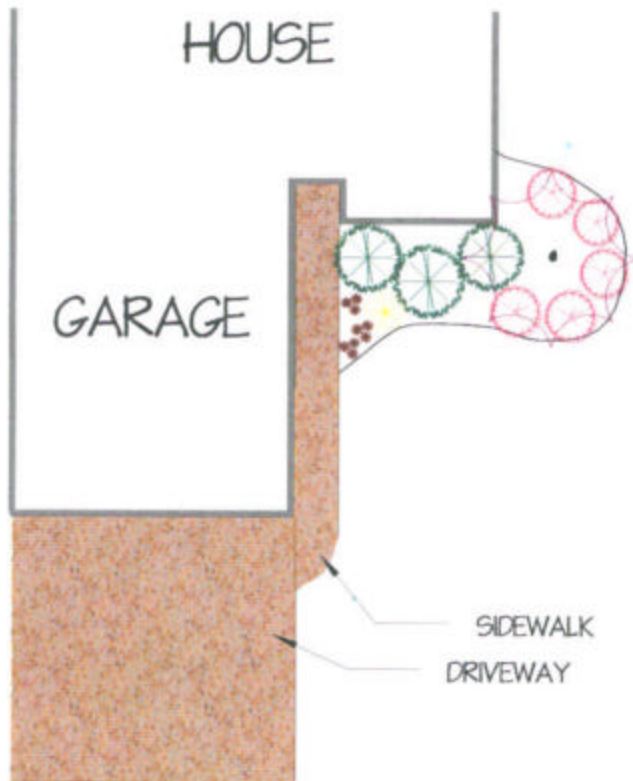

GARAGE-FORWARD HOUSE DESIGN

LEGEND	
COMMON NAME	QTY
FLOWER, PERENNIAL	
CORAL BELLS - PURPLE PALACE	3
HOSTA, GOLD STANDARD	1
SHRUB, DECIDUOUS	
SPIREA, LITTLE PRINCESS	5
SHRUB, EVERGREEN CONIFER	
YEW, TAUNTON SPREADING	3
TREE, DECIDUOUS	
PLUM, PRINCESS KAY	1

THIS IS AN INEXPENSIVE WAY TO SPRUCE UP THE FRONT OF THE HOUSE. IT IS NOT A FULL DESIGN.

NORTH ▼

1/4 INCH = 4 FEET

DESIGNED BY:
STACI KALTHOFF